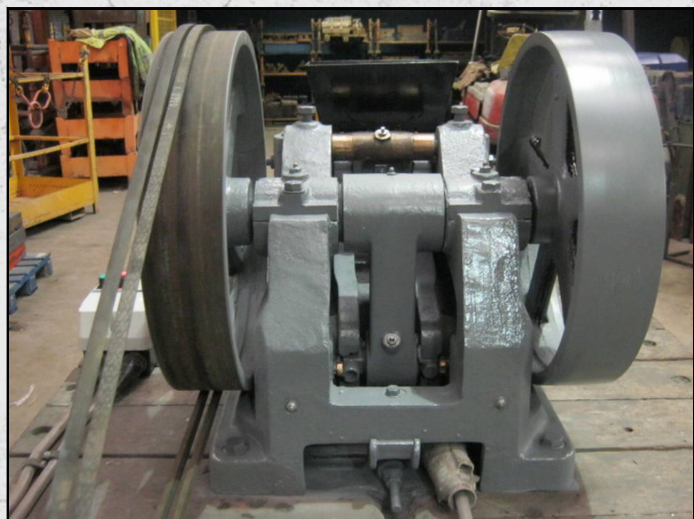

Tel: +44 (0)1352 732284 Fax: +44 (0)1352 734633

24 Castle Park Industrial Estate, Flint, Flintshire, UK, CH6 5XA

Email: enquiries@instcrush.com Web: www.internationalcrushersolutions.com