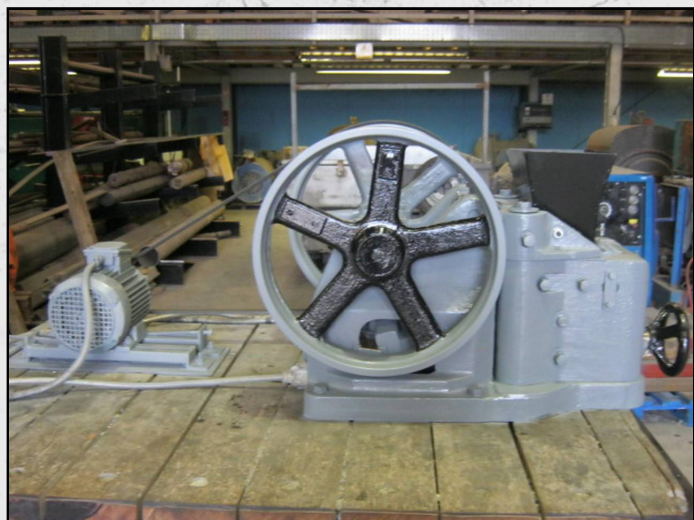

Tel: +44 (0)1352 732284 Fax: +44 (0)1352 734633

24 Castle Park Industrial Estate, Flint, Flintshire, UK, CH6 5XA

Email: enquiries@instcrush.com Web: www.internationalcrushersolutions.com