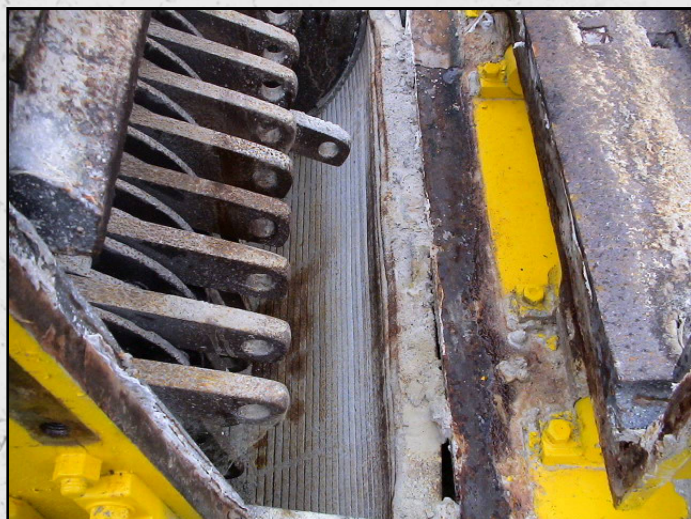

Tel: +44 (0)1352 732284 Fax: +44 (0)1352 734633

24 Castle Park Industrial Estate, Flint, Flintshire, UK, CH6 5XA

Email: enquiries@instcrush.com Web: www.internationalcrushersolutions.com