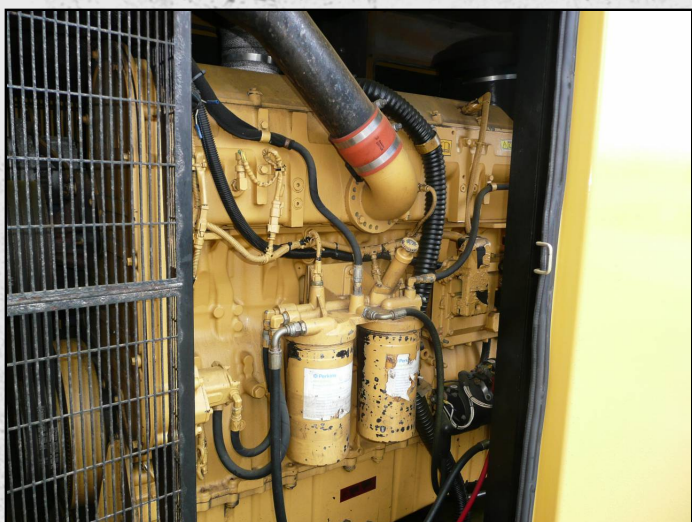

Tel: +44 (0)1352 732284 Fax: +44 (0)1352 734633

24 Castle Park Industrial Estate, Flint, Flintshire, UK, CH6 5XA

Email: enquiries@instcrush.com Web: www.internationalcrushersolutions.com